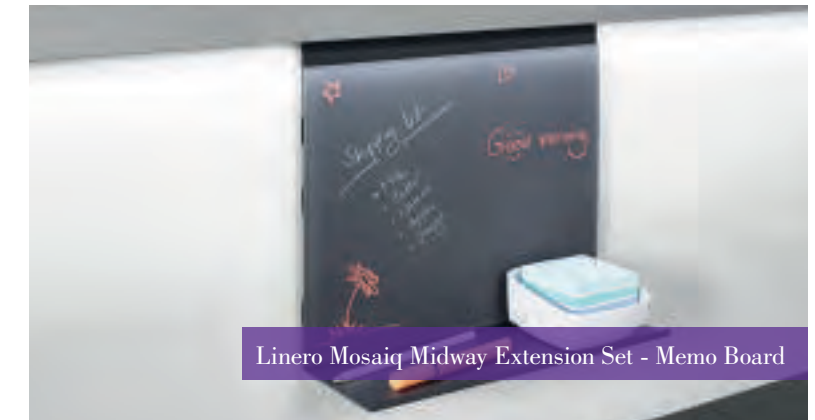

KESSEBÖHMER PREMIUM STORAGE SOLUTIONS

Our Kesseböhmer premium storage solutions give an added functionality combined with innovative design features, which make the most of every space in the kitchen.

Magic Corner

IMove Pull Down Basket

Le Mans Corner Unit Storage

150mm Two Tier Pull Out & Towel Rail

Carousel

Linero Mosaiq Midway System - Maxi

Linero Mosaiq Midway System - Midi

Larder Unit Pull Out

300 & 400mm Base Unit Pull Out

500mm Cranked Pull Out

Please note this frontal is not available in the Studio Collection kitchen offer

Linero Mosaiq Midway System - Mini

Linero Mosaiq Midway Extension Set - Memo Board

Linero Mosaiq Midway Extension Set - Magnetic Knife Block